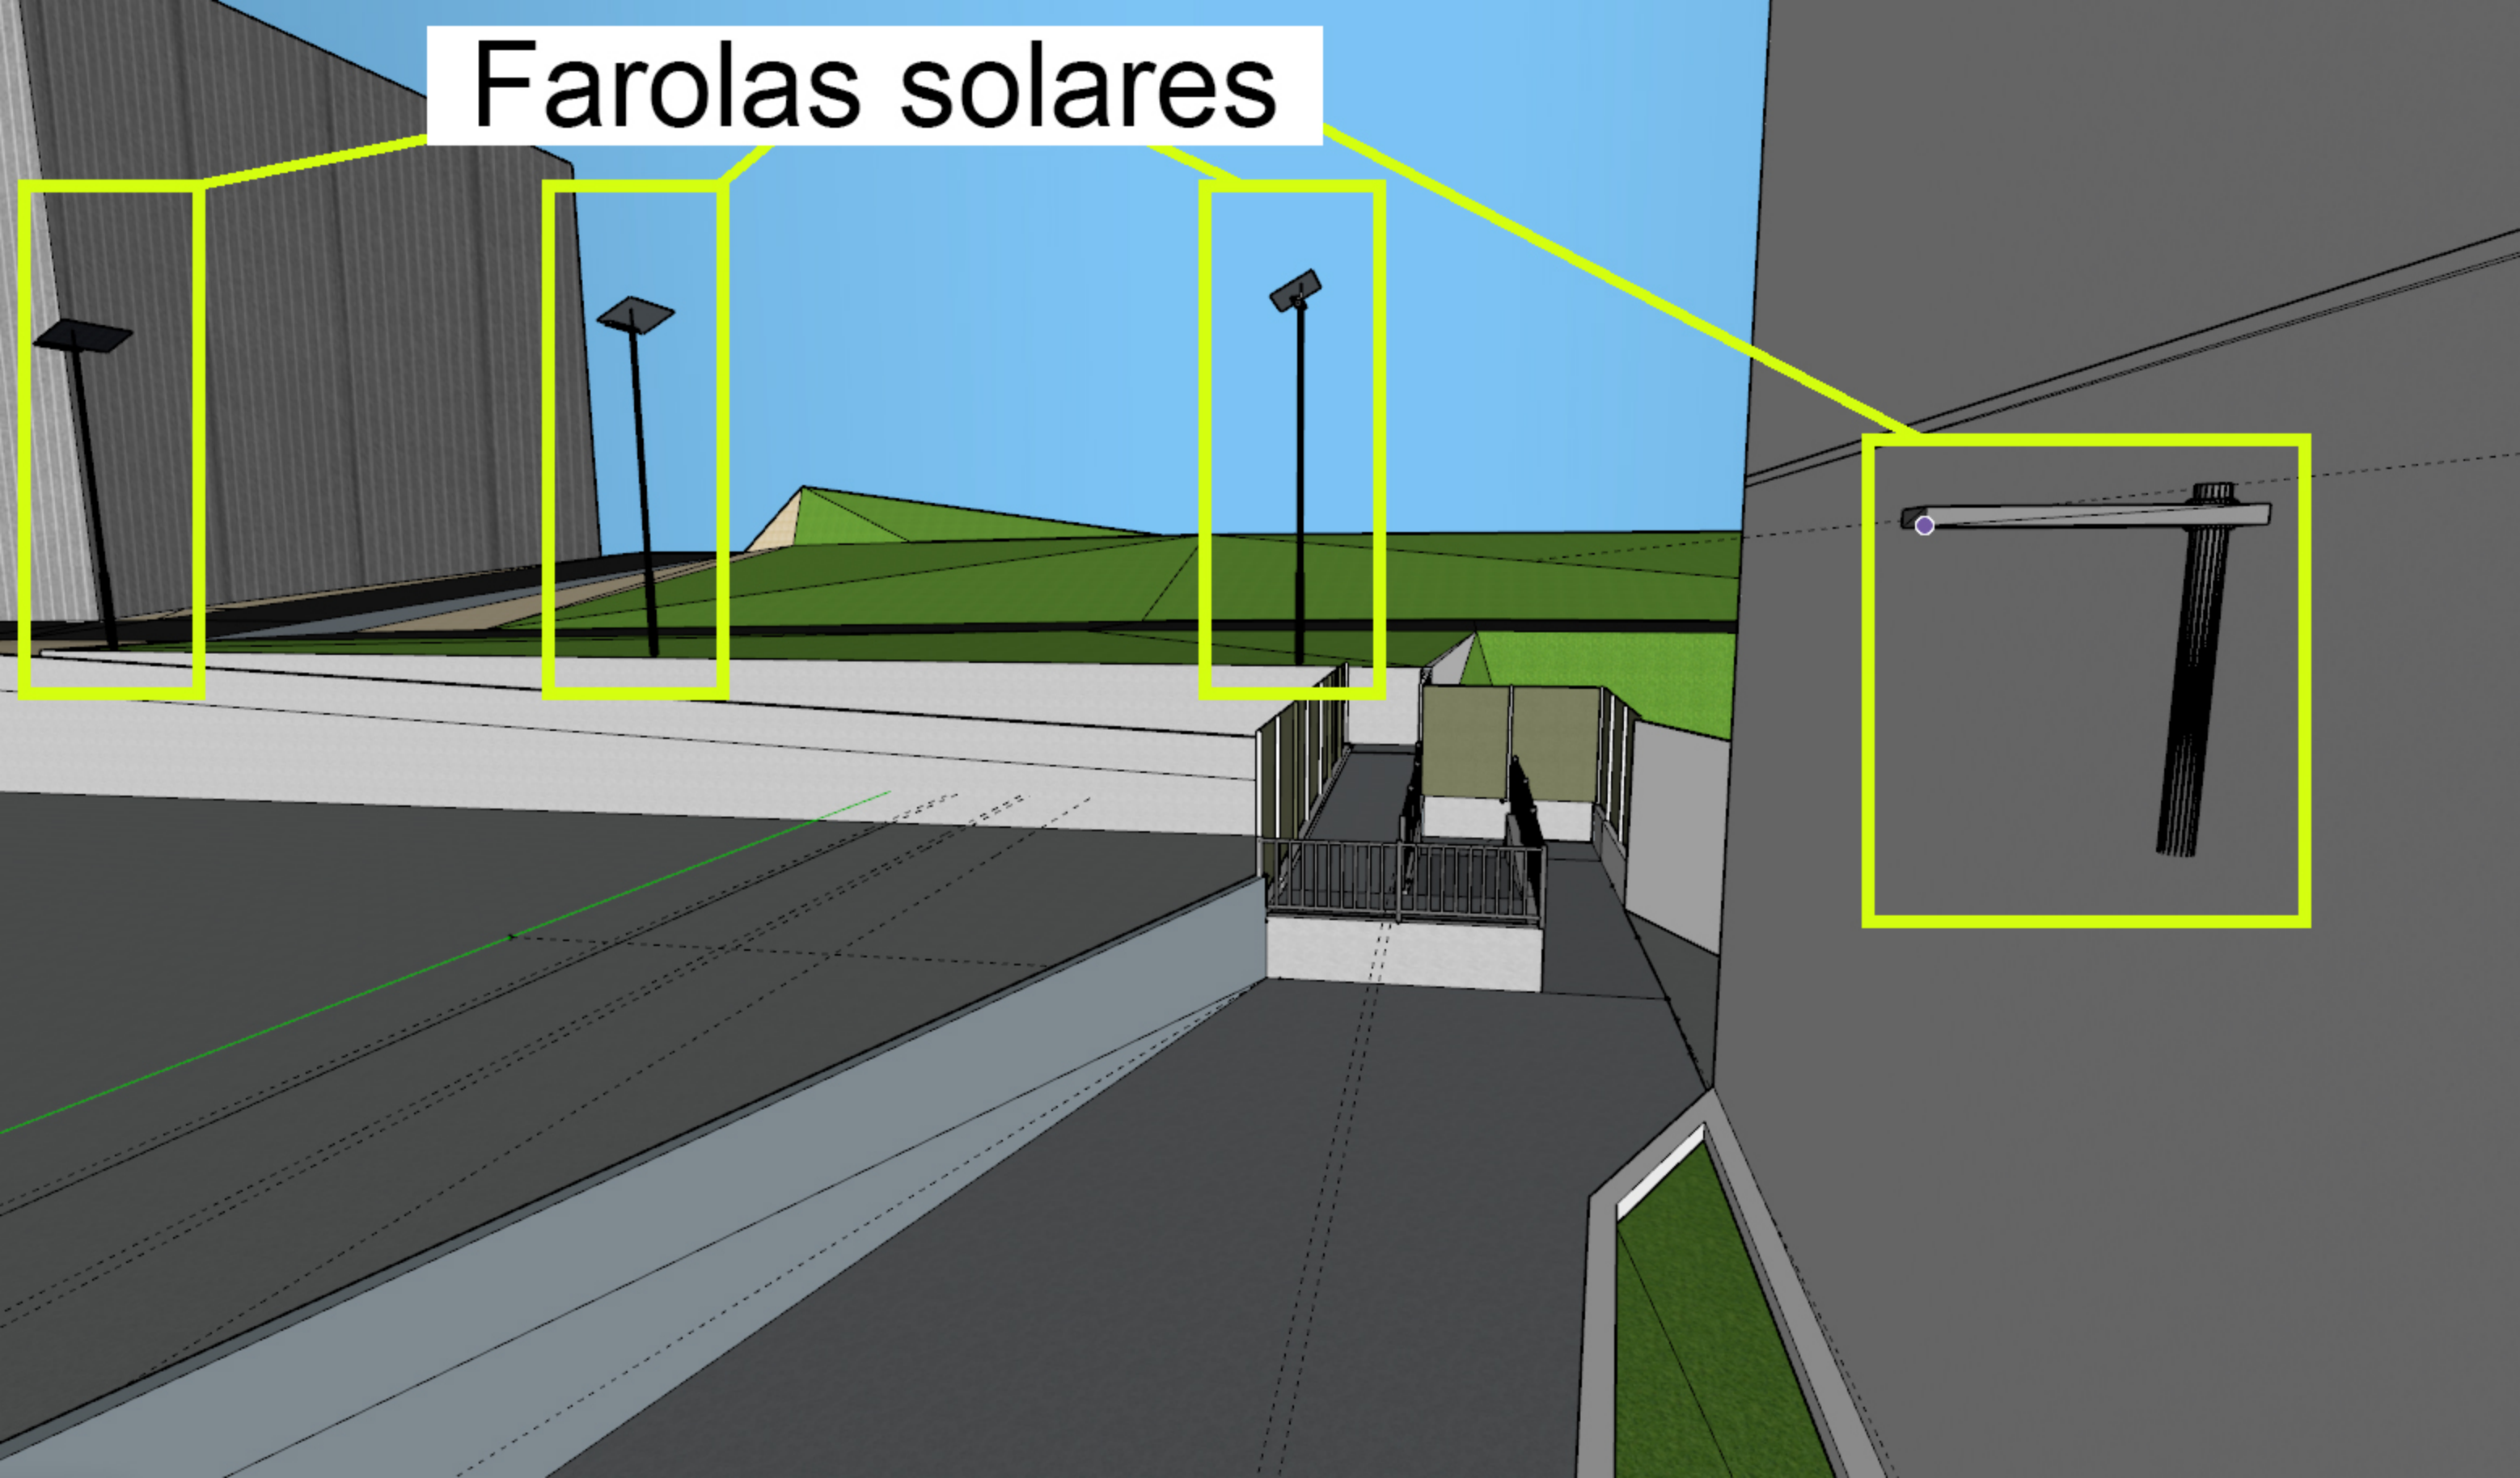

Farolas solares

Asfaltado

This architectural cross-section shows a building facade with a sloped roof. A red line highlights a section of the roof labeled 'Asfaltado' (asphalted). Yellow boxes and lines highlight three solar lighting fixtures labeled 'Farolas solares' (solar lights). The fixtures are mounted on a green surface, likely a green roof or a specific facade material. The building's structure is shown in grey, and the sky is white.

Farolas solares